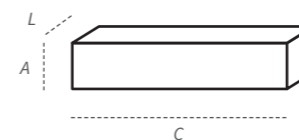

Suporte com 1 furo | Support with 1 hole

medidas (mm) measures		
L	A	C
28	70	70
28	70	100
28	70	110
28	70	120
28	70	170

Suporte com 2 furos | Support with 2 holes

medidas (mm) measures		
L	A	C
28	70	220
28	70	250

Peso | Weight

medidas (mm) measures			peso (g) weight
L	A	C	
16	16	40	80
16	16	70	145

PRATELEIRAS DECORATIVAS

DECORATIVE SHELVES

Canto com 2 Divisórias

Corner with 2 Shelves

características gerais
overall features

Aço lacado
Lacquered steel

medidas
measures

23 cm x 23 cm x 33 cm Ref. 807

caixa
box 1 un.

cores
colors

○ Branco
White
● Preto
Black

PRATELEIRAS DECORATIVAS

DECORATIVE SHELVES