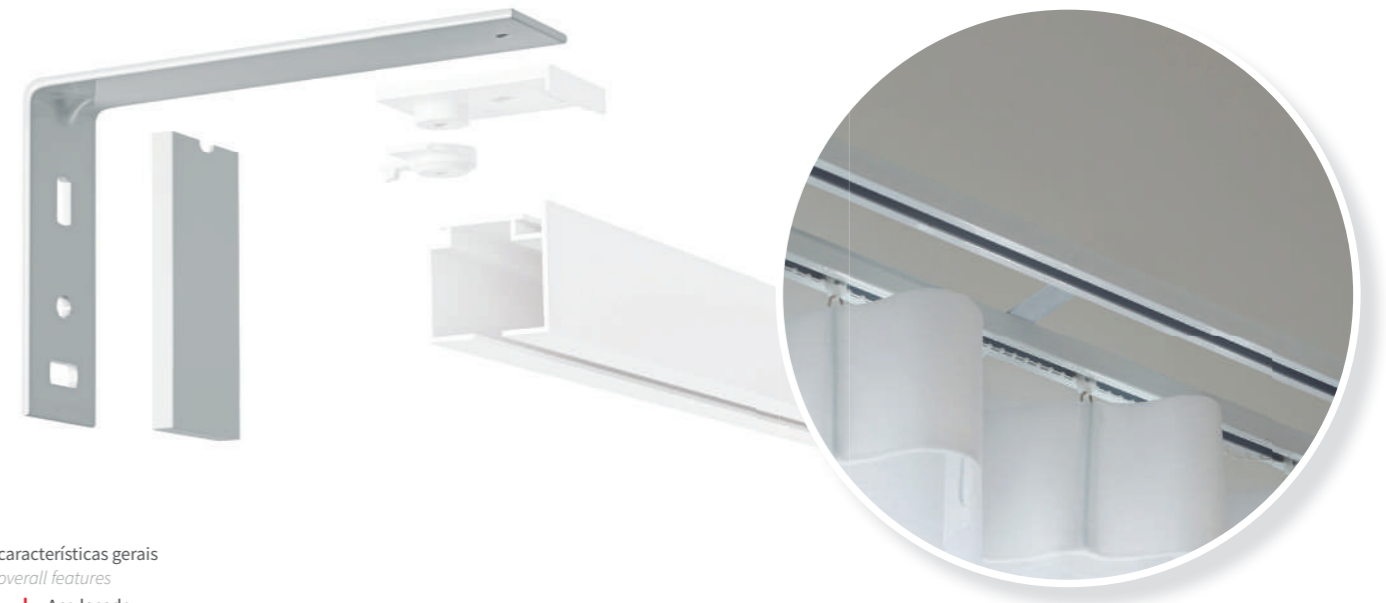

características gerais
overall features

↳ Aço lacado
Lacquered steel

cores
colors

- ☐ Branco
  White
- ☐ Cinza
  Gray
- ☐ Champagne
  Champagne
- ☐ Bronze
  Bronze
- ☐ Sob consulta
  Under request